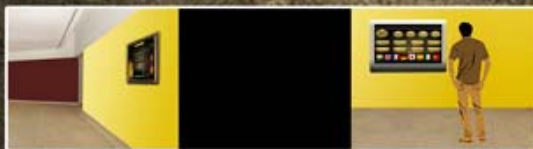

Get the information

you need in just a Touch.

Enhance your visitor's experience

and get directions for

various stalls by our

Interactive Map.

Available in many eye-catching designs: