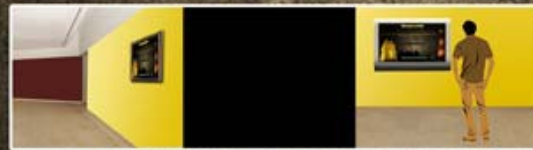

Get the information

you need in just a Touch.

Enhance your knowledge

and get the access to

various locations by our

Interactive Map.

Available in many eye-catching designs: